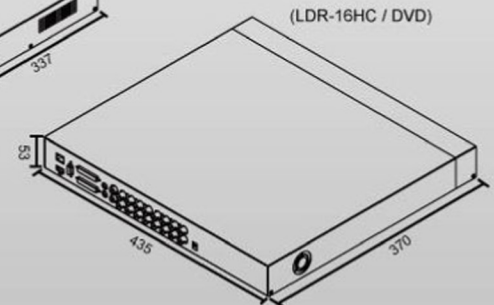

H.264 HC SERIES DVR BUILT-IN DVD±RW

DVR

FEATURE

- True H.264 compression and up to D1 (max. 720x480 / 720x576) resolution
- Pentaplex operation: live, recording, playback, backup & remote access
- Free DDNS server for use with dynamic IP address
- Multiple backup for Thumb Drive / USB CD-RW, DVD±RW / USB HDD, network download and built-in DVD-RW

- Free 64ch Central Management Software (CMS) allows viewing of 512 channels on a PC
- Multiple language OSD
- Per channel configuration
- Remote view support iPhone, BlackBerry, Windows / Symbian based mobile phone