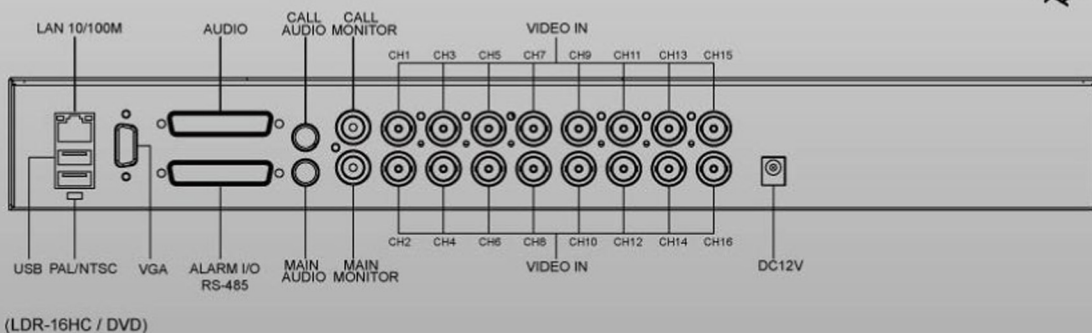

# H.264 HC SERIES DVR BUILT-IN DVD±RW

DVR

Model No.	CDR-04HC/DVD	CDR-08HC/DVD	CDR-16HC/DVD	
Compression Format	H.264			
Operation Mode	Pentaplex			
Video	Camera Input	BNC x 4	BNC x 8	BNC x 16
	Output Main Monitor	BNC x 1		
	Output Call Monitor	None	BNC x 1	
	VGA Output	800x600 / 1024x768 / 1280x1024 60HZ		
	Display Image	PAL: 720x576 / NTSC: 720x480		
	Display Rate	PAL: 100FPS / NTSC: 120FPS	PAL: 200FPS / NTSC: 240FPS	PAL: 400FPS / NTSC: 480FPS
	Digital Zoom	Yes		
Audio	Input	RCA x 4	D-SUB x 8	D-SUB x 16
	Main Output	RCA x 1		
	Call Output	None	RCA x 1	
Recording	Resolution (PAL)	25PPS / 720x576 pixel 50PPS / 720x288 pixel 100PPS / 360x288 pixel	50PPS / 720x576 pixel 100PPS / 720x288 pixel 200PPS / 360x288 pixel	
	Resolution (NTSC)	30PPS / 720x480 pixel 60PPS / 720x240 pixel 120PPS / 360x240 pixel	60PPS / 720x480 pixel 120PPS / 720x240 pixel 240PPS / 360x240 pixel	
	Mode	Manual / Alarm / Schedule / Motion / Easy Recording		
	Quality	8 levels		
	Data Life Time	Yes		
Storage	Media	Max. 1 x SATA HDD Disk	Max. 1 x SATA HDD Disk	Max. 1 x SATA HDD Disk
	Built-in device	1 x DVD±RW		
	Backup	1 x USB 2.0 Port support Thumb Drive / USB CD-RW, DVD±RW / USB HDD, network download and built-in DVD±RW		
Alarm	Input / Output	4 x D-Sub / 1 x D-Sub	8 x D-Sub 2 x D-Sub	16 x D-Sub / 2 x D-Sub
	Motion Detection	16x12 Grid Array, Sensitivity, Trigger Level programmable		
	Video Loss Detection	Yes		
Communication	Network	Ethernet RJ-45, 10/100/1000Mbps, support PPPoE, TCP/IP, DHCP, DDNS		
	Remote Operation	Monitor, Playback, Recording, System Setup, Speedome Camera, Archive		
	I/O Port	RS-485 (Pelco P, Pelco D, Dynacolor, Panasonic, JVC)		
	Control Interface	IE Browser, Mouse, IR remote control, Front panel button		
Others	Power	DC12V/5A	DC12V/5A	
	Dimension (mm)	335x305x45	435x375x60	
	Weight (kgs)	Appro.3.1 / 2pcs per carton	Appro.5.5 / 2pcs per carton	
	Operation Temperature	0~60 degC		
	Humidity	10~90%		