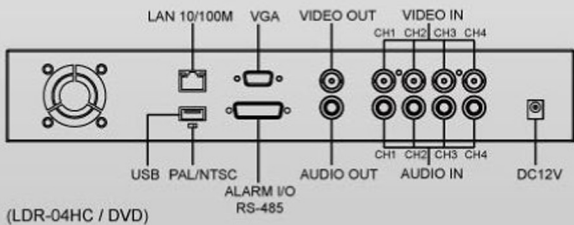

# H.264 HC SERIES DVR BUILT-IN DVD±RW

DVR

Model No.	CDR-04HC/DVD	CDR-08HC/DVD	CDR-16HC/DVD	
Compression Format	H.264			
Operation Mode	Pentaplex			
Video	Camera Input	BNC x 4	BNC x 8	BNC x 16
	Output Main Monitor	BNC x 1		
	Output Call Monitor	None	BNC x 1	
	VGA Output	800x600 / 1024x768 / 1280x1024 60HZ		
	Display Image	PAL: 720x576 / NTSC: 720x480		
	Display Rate	PAL: 100FPS / NTSC: 120FPS	PAL: 200FPS / NTSC: 240FPS	PAL: 400FPS / NTSC: 480FPS
	Digital Zoom	Yes		
Audio	Input	RCA x 4	D-SUB x 8	D-SUB x 16
	Main Output	RCA x 1		
	Call Output	None	RCA x 1	
Recording	Resolution (PAL)	25PPS / 720x576 pixel 50PPS / 720x288 pixel 100PPS / 360x288 pixel	50PPS / 720x576 pixel 100PPS / 720x288 pixel 200PPS / 360x288 pixel	
	Resolution (NTSC)	30PPS / 720x480 pixel 60PPS / 720x240 pixel 120PPS / 360x240 pixel	60PPS / 720x480 pixel 120PPS / 720x240 pixel 240PPS / 360x240 pixel	
	Mode	Manual / Alarm / Schedule / Motion / Easy Recording		
	Quality	8 levels		
	Data Life Time	Yes		
Storage	Media	Max. 1 x SATA HDD Disk	Max. 1 x SATA HDD Disk	Max. 1 x SATA HDD Disk
	Built-in device	1 x DVD±RW		
	Backup	1 x USB 2.0 Port support Thumb Drive / USB CD-RW, DVD±RW / USB HDD, network download and built-in DVD±RW		
Alarm	Input / Output	4 x D-Sub / 1 x D-Sub	8 x D-Sub 2 x D-Sub	16 x D-Sub / 2 x D-Sub
	Motion Detection	16x12 Grid Array, Sensitivity, Trigger Level programmable		
	Video Loss Detection	Yes		
Communication	Network	Ethernet RJ-45, 10/100/1000Mbps, support PPPoE, TCP/IP, DHCP, DDNS		
	Remote Operation	Monitor, Playback, Recording, System Setup, Speedome Camera, Archive		
	I/O Port	RS-485 (Pelco P, Pelco D, Dynacolor, Panasonic, JVC)		
	Control Interface	IE Browser, Mouse, IR remote control, Front panel button		
Others	Power	DC12V/5A	DC12V/5A	
	Dimension (mm)	335x305x45	435x375x60	
	Weight (kgs)	Appro.3.1 / 2pcs per carton	Appro.5.5 / 2pcs per carton	
	Operation Temperature	0~60 degC		
	Humidity	10~90%		