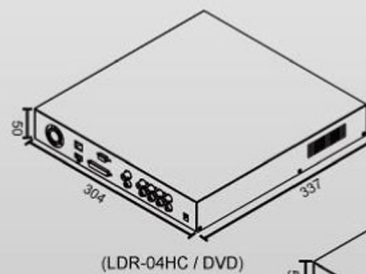

H.264 HC SERIES DVR BUILT-IN DVD±RW

DVR

FEATURE

- True H.264 compression and up to D1 (max. 720x480 / 720x576) resolution
- Pentaplex operation: live, recording, playback, backup & remote access
- Free DDNS server for use with dynamic IP address
- Multiple backup for Thumb Drive / USB CD-RW, DVD±RW / USB HDD, network download and built-in DVD-RW

- Free 64ch Central Management Software (CMS) allows viewing of 512 channels on a PC
- Multiple language OSD
- Per channel configuration
- Remote view support iPhone, BlackBerry, Windows / Symbian based mobile phone