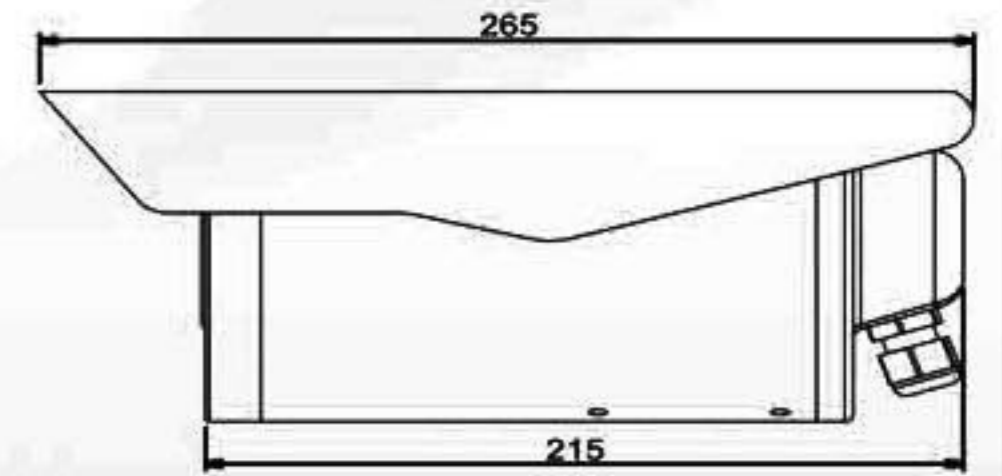

Model	CIW-910HQ/IR	CIW-910MP/IR
Image Sensor	1/3" SONY Super HAD CCD	1/3" 1.3Megapixel CMOS Sensor
Camera DSP	Sony HQ1	-
Sensor Resolution	540TVL	-
Picture Number	NTSC	768(H)X494(V)
	PAL	752(H)X582(V)
Video Encoder	H.264, MPEG4 and Motion JPEG simultaneously (Tri-encoders)	
Video Input	CVBS/75Ω	CCIR 656 Digital input VGA CMOS or Megapixel CMOS(CCD)
Video Profile(Mega)	-	Mega Profiles simultaneously H.264: SXGA MJPEG: SXGA
Video Profile(Common)	H.264:4CIF/CIF/QCIF MPEG4:4CIF/CIF/QCIF M-JPEG:4CIF/CIF/QCIF	H.264:VGA/QVGA/QQVGA MPEG4:VGA/QVGA/QQVGA M-JPEG:VGA/QVGA/QQVGA
Frame Rate	Up to 30fps for all profiles	Up to 15fps for Mega profiles Up to 30fps for VGA/QVGA/QQVGA profiles
Image Setting	De-interface(4CIF resolution). De-noise. Test, time and date overlay	
Streaming	Simultaneously multi-streaming Streaming over UDP, TCP, or HTTP Multicast streaming M-JPEG streaming over HTTP Supports 3GPP mobile surveillance Constant and variable bit rate(MPEG4/H.264)	
Audio Encoder	RTSP:G.711 64kbps, G.726 32kbps 3GPP:AMR	
Audio Streaming	One-way or two-way audio	
Audio in/out	Line In/Line out	
DI/DO Ports	DI:1/DO:1	
Electronic Shutter	1/50(1/60)~1/100,000s	Auto
Auto Gain Control	Auto	
Gamma	0.45	
Mini Illum	0.1LUX / (F:1.2)	1.0V / LUX-SEC (550nm)
S/N Ratio	More Than 48 dB	
Video Output	1VP-p, 75 ohms	
I/O port	RS-485	
Frame Rate	NTSC@30fps, CIF(352x240), QCIF,(176x120)Full D1(720x480) PAL @25fps, CIF(352x288), QCIF,(176x144)Full D1(720x576)	1280X1024@15fps, 640x480@30fps
Supported Protocols	TCP, UDP, HTTP, SMTP, FTP, NTP, DNS, DDNS, DHCP, ARP, Bonjour, UPnP, RTSP, RTP, RTCP, PPPoE, 3GPP, ICMP, Samba	
Security	Password protection, IP address filtering	
Users	20 simultaneous unicast users Unlimited users using multicast	
Ethernet	10/100M auto negotiation	
OS	Windows 2000, XP, Vista	
Browser	IE 6.0 OR LATTER /Firefox 2.0 or later	
Cell Phone	With 3GPP player	
Power Consumption	DC12V/1A, AC24V/1A	
Storage Temperature	-30°C~+70°C	
Operating Temperature	-10°C~+55°C	
Dimensions(φxH)mm	φ113xH:265	
Weight(g)	1275	