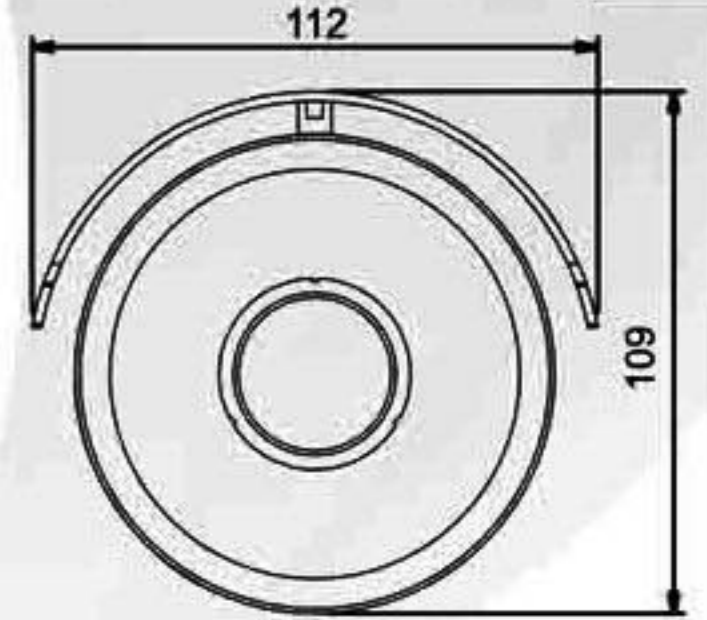

Model	CIW-910HQ/IR	CIW-910MP/IR
Image Sensor	1/3" SONY Super HAD CCD	1/3" 1.3Megapixel CMOS Sensor
Camera DSP	Sony HQ1	-
Sensor Resolution	540TVL	-
Picture Number	NTSC	768(H)X494(V)
	PAL	752(H)X582(V)
Video Encoder	H.264, MPEG4 and Motion JPEG simultaneously (Tri-encoders)	
Video Input	CVBS/75Ω	CCIR 656 Digital input VGA CMOS or Megapixel CMOS(CCD)
Video Profile(Mega)	-	Mega Profiles simultaneously H.264: SXGA MJPEG: SXGA
Video Profile(Common)	H.264:4CIF/CIF/QCIF MPEG4:4CIF/CIF/QCIF M-JPEG:4CIF/CIF/QCIF	H.264:VGA/QVGA/QQVGA MPEG4:VGA/QVGA/QQVGA M-JPEG:VGA/QVGA/QQVGA
Frame Rate	Up to 30fps for all profiles	Up to 15fps for Mega profiles Up to 30fps for VGA/QVGA/QQVGA profiles
Image Setting	De-interface(4CIF resolution). De-noise. Test, time and date overlay	
Streaming	Simultaneously multi-streaming Streaming over UDP, TCP, or HTTP Multicast streaming M-JPEG streaming over HTTP Supports 3GPP mobile surveillance Constant and variable bit rate(MPEG4/H.264)	
Audio Encoder	RTSP:G.711 64kbps, G.726 32kbps 3GPP:AMR	
Audio Streaming	One-way or two-way audio	
Audio in/out	Line In/Line out	
DI/DO Ports	DI:1/DO:1	
Electronic Shutter	1/50(1/60)~1/100,000s	Auto
Auto Gain Control	Auto	
Gamma	0.45	
Mini Illum	0.1LUX / (F:1.2)	1.0V / LUX-SEC (550nm)
S/N Ratio	More Than 48 dB	
Video Output	1VP-p, 75 ohms	
I/O port	RS-485	
Frame Rate	NTSC@30fps, CIF(352x240), QCIF,(176x120)Full D1(720x480) PAL @25fps, CIF(352x288), QCIF,(176x144)Full D1(720x576)	1280X1024@15fps, 640x480@30fps
Supported Protocols	TCP, UDP, HTTP, SMTP, FTP, NTP, DNS, DDNS, DHCP, ARP, Bonjour, UPnP, RTSP, RTP, RTCP, PPPoE, 3GPP, ICMP, Samba	
Security	Password protection, IP address filtering	
Users	20 simultaneous unicast users Unlimited users using multicast	
Ethernet	10/100M auto negotiation	
OS	Windows 2000, XP, Vista	
Browser	IE 6.0 OR LATTER /Firefox 2.0 or later	
Cell Phone	With 3GPP player	
Power Consumption	DC12V/1A, AC24V/1A	
Storage Temperature	-30°C~+70°C	
Operating Temperature	-10°C~+55°C	
Dimensions(φxH)mm	φ113xH:265	
Weight(g)	1275	